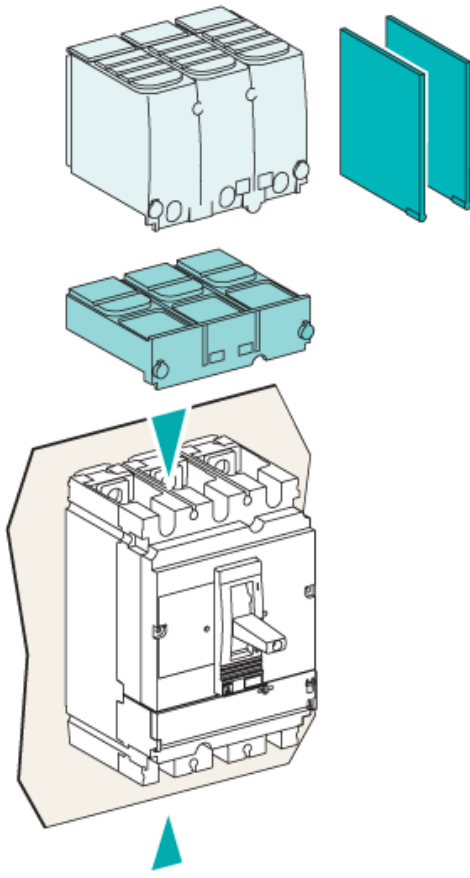

Lembar data produk

Dimensions Drawings

LV510345

Type	A	A1	A2	A3	A4	A5	A6	A7	A8	A9	B	B1	B2	C1	C2	C3	E1
CVS100/160/250	80.5	161	94	145	178.5	155.5	236	169	220	253.5	52.5	105	140	81	86	111⁽²⁾	62.5
CVS400/630	127.5	255	142.5	200	237	227.5	355	242.5	300	337	70	140	185	95.5	110	168	100
Type	E2	E3	E4	E5	E6	E7	E8	F1	F2	F3	G1	G2	G3	G4	G5	ØT	U
CVS100/160/250	125	70	140	137.5	200	145	215	35	17.5	70	96	75	13.5	23	17.5	24	y 32
CVS400/630	200	113.5	227	200	300	213.5	327	45	22.5	90	-	-	-	-	-	32	y 35

(2) C3=126mm for EasyPact CVS250B.F.