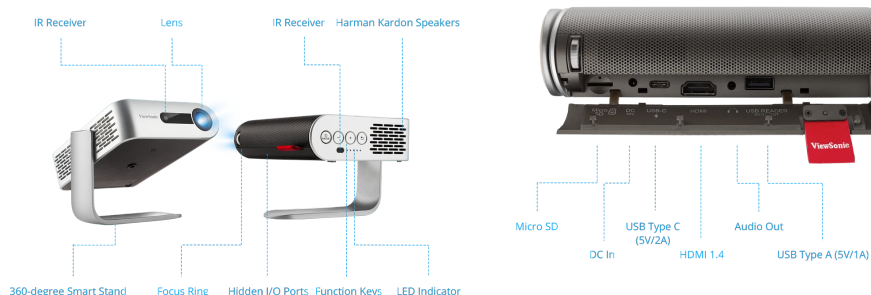

ViewSonic® PROYEKTOR M1+_G2

Fitur Utama

- Smart Wi-Fi & Bluetooth connectivity
- 360° Smart stand that allows for ceiling projection
- Integrated stereo Harman Kardon speakers
- Cinema SuperColor+™ Technology with 125% Rec.709
- Advanced LED light source with a 30,000-hour lifespan

Deskripsi Produk

The ViewSonic M1+_G2 is an iF award-winning, ultra-portable LED projector that can deliver a convenient, enjoyable entertainment experience anywhere it goes. With a built-in battery, a LED light source with up to 30,000 hours of lifespan, all packaged into less than 1 kg, the M1+_G2 can deliver years of multimedia entertainment wherever it goes – from room to room, both inside and outdoors. Its smart stand enables simple 360-degree setup, while doubling as a lens cover. Once the lens is uncovered, the projector automatically powers on to full brightness for instant entertainment. Stereo Harman Kardon speakers provide room-filling sound for an amplified experience, while more flexible audio needs can be realized via Bluetooth. Integrated Wi-Fi connectivity makes streaming easier than ever – both wireless casting from smart devices and built-in content streaming are possible.

STANDARD ACCESSORY

Power Cord:	1
Kabel USB-C:	1 (1m)
Kontrol Jarak Jauh:	1
QSG:	Yes

AKSESORI OPSIONAL

Carry Bag:	PJ-CASE-010
------------	-------------