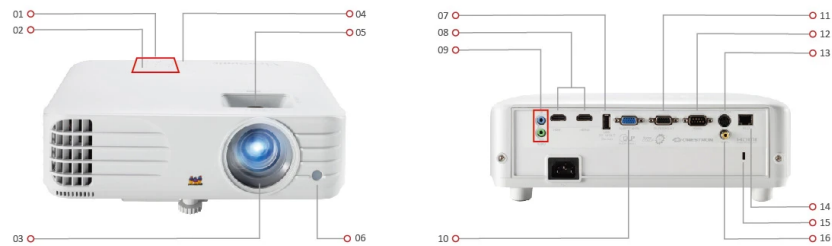

## Fitur Utama

- Full HD 1080p Resolution
- 4000 ANSI lumens
- Digital Vertical Lens Shift
- Dual HDMI
- Up to 20,000 lamp hour (SuperEco+ mode)

## Deskripsi Produk

The ViewSonic PG706HD features 4000 ANSI lumens of brightness to project the finest of details in any ambient setting. High brightness and a Full HD 1920 x 1080 resolution provide you with perfect projection in any medium sized space, such as a meeting room or classroom. The PG706HD comes with an energy-saving SuperEco+ mode that reduces power consumption and extends lamp life to 20,000 hours, reducing the frequency of lamp replacement and lowering maintenance costs. In addition to dual HDMI, Video, S-Video, and VGA, the projector is integrated with RS232 and LAN, certified by Crestron, AMX, PJ Link and Extron networkable solutions, making it easy to control and monitor the projector remotely.

**INPUT**

Computer in (berbagi dengan komponen):	1
Gabungan:	1
S-Video:	1
HDMI:	2 (HDMI 1.4/ HDCP 1.4)
Audio masuk (3,5 mm):	1
RJ45 Input:	1 (LAN control)

**OUTPUT**

Monitor out:	1
Audio out (3.5mm):	1
Speaker:	10W
USB Tipe A (Daya):	1 (5V/ 1.5A)