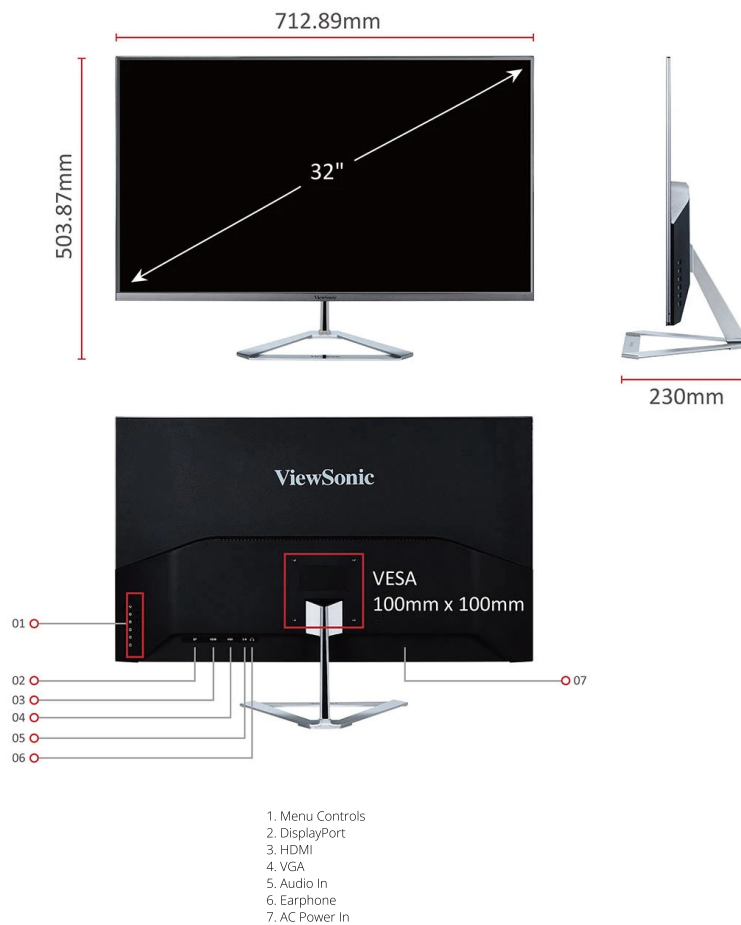

## Fitur Utama

- SuperClear® IPS Technology
- Frameless Bezel and metallic triangle stand
- Full HD 1080p resolution
- 75Hz Refresh Rate with Adaptive Sync
- HDR10 Support

## Deskripsi Produk

The ViewSonic VX3276-MHD-3 is the perfect blend of style and performance with features that include a sizeable 32" (31.5" viewable) Full HD display and minimalist design. With an ultra-slim profile, metallic silver triangle stand, and sleek edge-to-edge frameless bezel, the monitor has a premium feel that fits nicely both at home and in the office. VX3276-MHD-3 features 1080p resolution, IPS-type panel technology and support for industry standard HDR10. Combined with dual integrated speakers, this monitor produces astonishing visual and sound effects from multimedia contents.

Kunjungi Kami

[www.viewsonic.com](http://www.viewsonic.com)

**TAMPILAN**

Display Size (in.):	32
Viewable Area (in.):	31.5
Jenis Panel:	IPS Technology
Resolusi:	1920 x 1080
Jenis Resolusi:	FHD (Full HD)
Rasio Kontras Statis:	1,200:1 (typ)
Rasio Kontras Dinamis:	80M:1
Sumber cahaya:	LED
Kecerahan:	250 cd/m <sup>2</sup> (typ)
Colors:	16.7M
Color Space Support:	8 bit true
Aspect Ratio:	16:9
Response Time (Typical GTG):	4ms
Sudut Pandang:	178° horizontal, 178° vertical
Backlight Life (Jam):	30000 Hrs (Min)
Lengkungan:	Flat
Refresh Rate (Hz):	75
Variable Refresh Rate Technology:	Yes
Filter Cahaya Biru:	Yes
Flicker-Free:	Yes
Color Gamut:	NTSC: 72% size (Typ) sRGB: 104% size (Typ)
Ukuran Piksel:	0.364 mm (H) x 0.364 mm (V)
Surface Treatment:	Anti-Glare (Semi-Glossy), Hard Coating (3H)

**KESESUAIAN**

Resolusi PC (max):	1920x1080
Resolusi Mac® (maks):	1920x1080
Sistem Operasi PC:	Windows 7/8/8.1/10/11 certified; macOS tested
Resolusi Mac® (min):	1920x1080

**KONEKTOR**

VGA:	1
3.5mm Audio In:	1
3.5mm Audio Out:	1
HDMI 1.4:	1
DisplayPort:	1
Power in:	3-pin Socket (IEC C14 / CEE22)