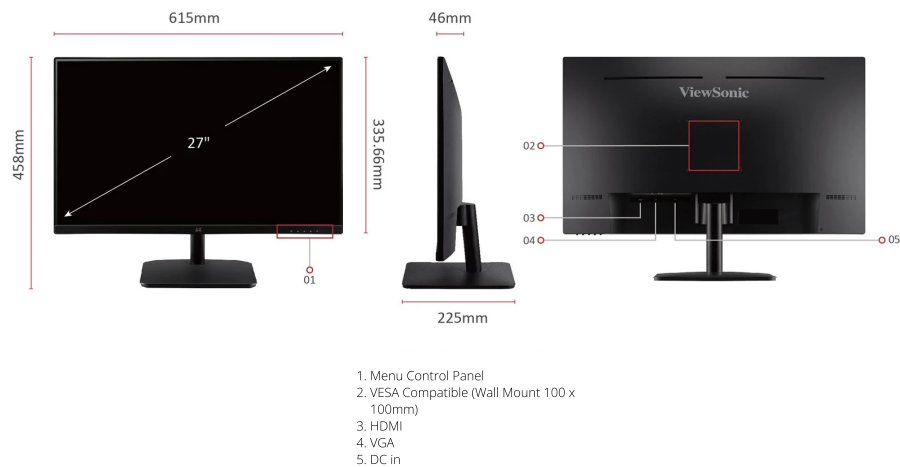

ViewSonic® LCD DISPLAY VA2732-H

Key Features

- SuperClear® IPS panel
- Full HD 1080p resolution
- HDMI and VGA inputs for flexible connectivity
- 75Hz Refresh rate delivers fluid visuals
- Built-in Low Blue Light Screen for comfortable viewing

Product Description

The ViewSonic VA2732-H is a 27" (27" viewable) Full HD Monitor with IPS technology and flexible connectivity for use in the office or at home. With SuperClear® IPS technology and Full HD resolution, images are clear and detailed from a wide range of viewing angles. HDMI and VGA inputs allow for increased setup flexibility when connecting with other devices. The VA2732-H's three-sided frameless bezel delivers a seamless viewing experience and comes equipped with Eye Care technology to help eliminate eye strain resulting from extended viewing periods. VESA compatibility guarantees easy adaption to both multi-monitor or wall-mount set ups.

Visit Us www.viewsonic.com

DISPLAY

Display Size (in.):	27
Viewable Area (in.):	27
Panel Type:	IPS Technology
Resolution:	1920 x 1080
Resolution Type:	FHD (Full HD)
Static Contrast Ratio:	1,300:1 (typ)
Dynamic Contrast Ratio:	50M:1
Light Source:	LED
Brightness:	250 cd/m ² (typ)
Colors:	16.7M
Color Space Support:	8 bit (6 bit + FRC)
Aspect Ratio:	16:9
Response Time (MPRT):	1ms
Viewing Angles:	178° horizontal, 178° vertical
Backlight Life (Hours):	30000 Hrs (Min)
Curvature:	Flat
Refresh Rate (Hz):	100
Variable Refresh Rate Technology:	Yes
Blue Light Filter:	Yes
Flicker-Free:	Yes
Color Gamut:	NTSC: 77% size (Typ) sRGB: 109% size / 99% coverage (Typ)
Pixel Size:	0.311 mm (H) x 0.311 mm (V)
Surface Treatment:	Anti-Glare, Hard Coating (3H)

WEIGHT (METRIC)

Net (kg):	4.1
Net Without Stand (kg):	3.6
Gross (kg):	6

DIMENSIONS (IMPERIAL) (WXHXD)

Packaging (in.):	27.4 x 18.1 x 5.7
Physical (in.):	24.2 x 18 x 8.9
Physical Without Stand (in.):	24.2 x 14.3 x 1.8