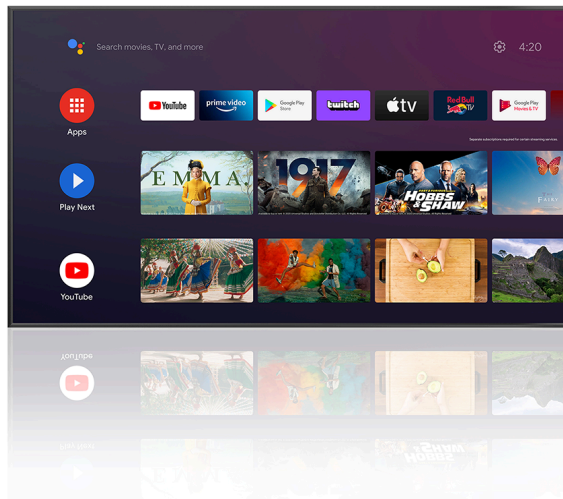

An Easier Way To The Entertainment You Love

Android TV™ makes it easier to get more from your TV. Choose from 400,000+ movies and shows from across streaming services. Ask Google to control your TV, get recommendations of what to watch, dim the lights, and more with your voice. Cast photos, videos, and music from smart devices to your TV with Chromecast built-in™.