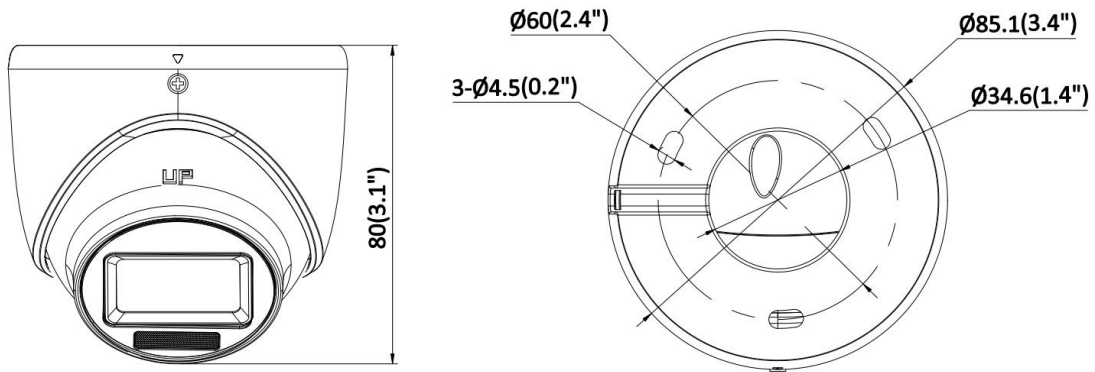

▪ Specification

Camera	
Image Sensor	2 MP CMOS
Max. Resolution	1920 (H) × 1080 (V)
Min. Illumination	0.02 Lux @ (F2.2, AGC ON), 0 Lux with IR
Shutter Time	PAL: 1/25 s to 1/50,000 s; NTSC: 1/30 s to 1/50,000 s
Day & Night	ICR
Angle Adjustment	Pan: 0 to 360°, Tilt: 0 to 75°, Rotate: 0 to 360°
Signal System	PAL/NTSC
Lens	
Lens Type	2.8 mm, 3.6 mm fixed focal lens
Focal Length & FOV	2.8 mm, horizontal FOV: 97°, vertical FOV: 54°, diagonal FOV: 113° 3.6 mm, horizontal FOV: 77°, vertical FOV: 43°, diagonal FOV: 90°
Lens Mount	M12
Illuminator	
Supplement Light Type	White Light,IR
Supplement Light Range	IR : Up to 20 m White Light : Up to 20 m
Image	
Image Parameters Switch	STD/HIGH-SAT/HIGHLIGHT
Image Settings	Brightness, Sharpness, Smart IR
Frame Rate	TVI: 1080p @ 30 fps, 1080p @ 25 fps AHD: 1080p @ 30 fps, 1080p @ 25 fps CVI: 1080p @ 30 fps, 1080p @ 25 fps CVBS: PAL/NTSC
Wide Dynamic Range (WDR)	Digital WDR
Image Enhancement	DWDR/BLC/HLC/Global
White Balance	Auto/Manual
AGC	Yes
Interface	
Video Output	Switchable TVI/AHD/CVI/CVBS
General	
Material	Metal
Dimension	Ø85.1mm × 80 mm (Ø3.4" x 3.1")
Weight	Max. 290 g (0.64 lb.)
Operating Condition	-40 °C to 60 °C (-40 °F to 140 °F). Humidity: 90% or less (non-condensation)
Communication	HIKVISION-C
Language	English
Power Supply	12 VDC ± 25%, Max. 3.5 W *You are recommended to use one power adapter to supply the power for one camera.
Approval	
Protection	IP67

▪ Available Model

DS-2CE76DOT-EXLMF(2.8mm)

DS-2CE76D0T-EXLMF(3.6mm)

▪ **Dimension**

Unit: mm (inch)

▪ **Accessory**

▪ **Optional**

DS-1272ZJ-110-TRS Wall mount	DS-1275ZJ-SUS Vertical pole mount	DS-1276ZJ-SUS Corner mount	DS-1280ZJ-XS Junction box	DS-2280ZJ Wall mount
				