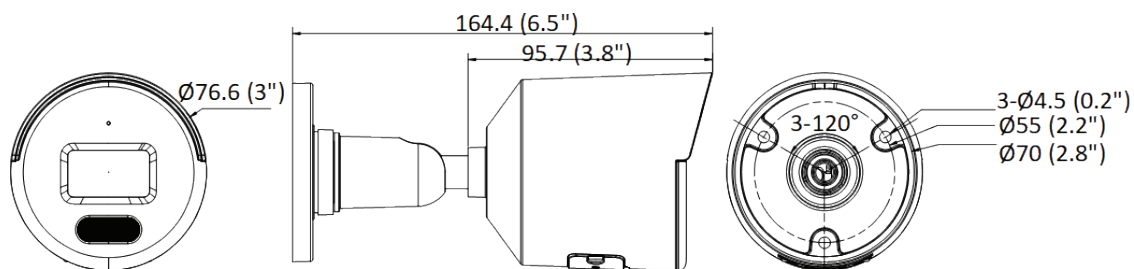

## ▪ Dimension

Unit: mm (inch)

▪ **Accessory**

▪ **Optional**

DS-1275ZJ-SUS Vertical pole mount	DS-1276ZJ-SUS Corner mount	DS-1280ZJ-XS Junction box
		

**Headquarters**

No.555 Qianmo Road, Binjiang District,  
Hangzhou 310051, China  
T +86-571-8807-5998  
www.hikvision.com