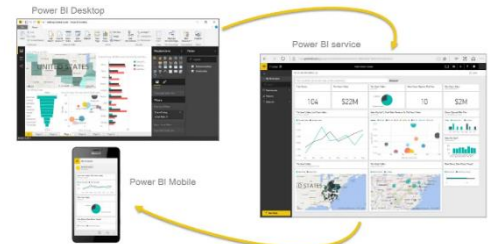

## What is Power BI

Microsoft Power BI is a collection of software services, apps, and connectors that work together to turn your unrelated sources of data into coherent, visually immersive, and interactive insights. Whether your data is a simple Microsoft Excel workbook, or a collection of cloud-based and on-premises hybrid data warehouses, Power BI lets you easily connect to your data sources, visualize (or discover) what is important, and share that with anyone or everyone you want.

## An overview of Power BI

Users create Power BI content in the Power BI Desktop application and share it via the Power BI service. Alternatively, they can publish content as an app for users to consume using Power BI Mobile.