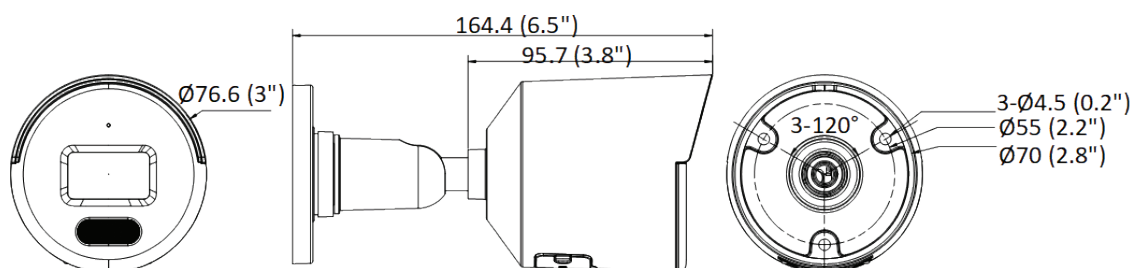

▪ Typical Application

Hikvision products are classified into three levels according to their anti-corrosion performance. Refer to the following description to choose for your using environment.

This model has NO SPECIFIC PROTECTION.

Level	Description
Top-level protection	Hikvision products at this level are equipped for use in areas where professional anti-corrosion protection is a must. Typical application scenarios include coastlines, docks, chemical plants, and more.
Moderate protection	Hikvision products at this level are equipped for use in areas with moderate anti-corrosion demands. Typical application scenarios include coastal areas about 2 kilometers (1.24 miles) away from coastlines, as well as areas affected by acid rain.
No specific protection	Hikvision products at this level are equipped for use in areas where no specific anti-corrosion protection is needed.

▪ Available Model

DS-2CD3047G2E-LAS-F(2.8mm)

DS-2CD3047G2E-LAS-F(4mm)

▪ Dimension

Unit: mm (inch)